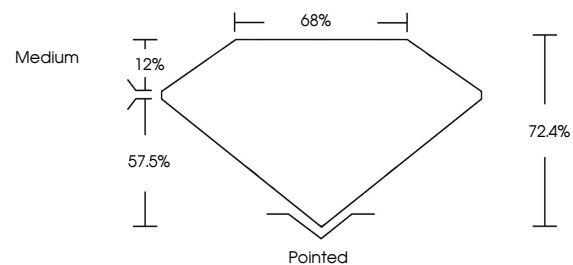

August 12, 2025
IGI Report No LG727590897
PRINCESS CUT
4.06 CARATS
Carat Weight **E**
Color Grade **VVS 2**
Depth **72.4%**
Table **68%**
Girdle **Medium**
Culet **Pointed**
Polish **EXCELLENT**
Symmetry **EXCELLENT**
Fluorescence **NONE**
Inscription(s) **IGI LG727590897**
Comments: This Laboratory Grown Diamond was created by Chemical Vapor Deposition (CVD) growth process. Type IIa

GRADING RESULTS

Carat Weight **4.06 CARATS**
Color Grade **E**
Clarity Grade **VVS 2**

ADDITIONAL GRADING INFORMATION

Polish **EXCELLENT**
Symmetry **EXCELLENT**
Fluorescence **NONE**
Inscription(s) **IGI LG727590897**

Comments: This Laboratory Grown Diamond was created by Chemical Vapor Deposition (CVD) growth process. Type IIa

PROPORTIONS

CLARITY CHARACTERISTICS

KEY TO SYMBOLS

Red symbols indicate internal characteristics.
Green symbols indicate external characteristics.