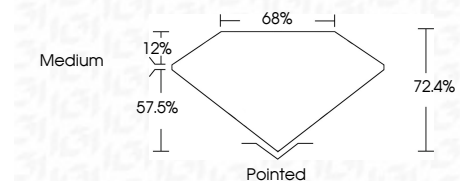

ELECTRONIC COPY

LG727590897
Report verification at igi.org

August 12, 2025
IGI Report Number **LG727590897**
Description **LABORATORY GROWN DIAMOND**
Shape and Cutting Style **PRINCESS CUT**
Measurements **8.77 X 8.66 X 6.27 MM**

GRADING RESULTS

Carat Weight **4.06 CARATS**
Color Grade **E**
Clarity Grade **VVS 2**

ADDITIONAL GRADING INFORMATION

Polish **EXCELLENT**
Symmetry **EXCELLENT**
Fluorescence **NONE**
Inscription(s) **IGI LG727590897**
Comments: This Laboratory Grown Diamond was created by Chemical Vapor Deposition (CVD) growth process. Type IIa

August 12, 2025
IGI Report No LG727590897
PRINCESS CUT
4.06 CARATS
Carat Weight **E**
Color Grade **VVS 2**
Depth **72.4%**
Table **68%**
Girdle **Medium**
Culet **Pointed**
Polish **EXCELLENT**
Symmetry **EXCELLENT**
Fluorescence **NONE**
Inscription(s) **IGI LG727590897**
Comments: This Laboratory Grown Diamond was created by Chemical Vapor Deposition (CVD) growth process. Type IIa

GRADING RESULTS

Carat Weight **4.06 CARATS**
Color Grade **E**
Clarity Grade **VVS 2**

ADDITIONAL GRADING INFORMATION

Polish **EXCELLENT**
Symmetry **EXCELLENT**
Fluorescence **NONE**
Inscription(s) **IGI LG727590897**