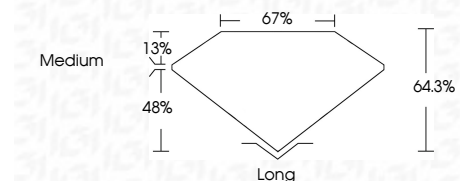

**ELECTRONIC COPY**

LG749508581  
Report verification at igi.org

November 13, 2025  
IGI Report Number **LG749508581**  
Description **LABORATORY GROWN DIAMOND**  
Shape and Cutting Style **EMERALD CUT**  
Measurements **9.86 X 7.06 X 4.54 MM**

**GRADING RESULTS**  
Carat Weight **3.09 CARATS**  
Color Grade **E**  
Clarity Grade **VVS 2**

**ADDITIONAL GRADING INFORMATION**  
Polish **EXCELLENT**  
Symmetry **EXCELLENT**  
Fluorescence **NONE**  
Inscription(s) **IGI LG749508581**  
Comments: This Laboratory Grown Diamond was created by Chemical Vapor Deposition (CVD) growth process. Type IIa

November 13, 2025  
IGI Report No LG749508581  
**EMERALD CUT**  
3.09 CARATS  
E  
9.86 X 7.06 X 4.54 MM  
Carat Weight  
Color Grade  
Clarity Grade  
Depth  
Table  
Girdle  
Medium  
Long  
EXCELLENT  
EXCELLENT  
NONE  
IGI LG749508581  
Comments: This Laboratory Grown Diamond was created by Chemical Vapor Deposition (CVD) growth process. Type IIa

November 13, 2025  
IGI Report Number **LG749508581**  
Description **LABORATORY GROWN DIAMOND**  
Shape and Cutting Style **EMERALD CUT**  
Measurements **9.86 X 7.06 X 4.54 MM**  
**GRADING RESULTS**  
Carat Weight **3.09 CARATS**  
Color Grade **E**  
Clarity Grade **VVS 2**  
**ADDITIONAL GRADING INFORMATION**  
Polish **EXCELLENT**  
Symmetry **EXCELLENT**  
Fluorescence **NONE**  
Inscription(s) **IGI LG749508581**