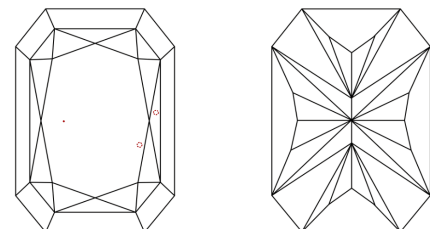

CLARITY CHARACTERISTICS

KEY TO SYMBOLS

Red symbols indicate internal characteristics.
Green symbols indicate external characteristics.