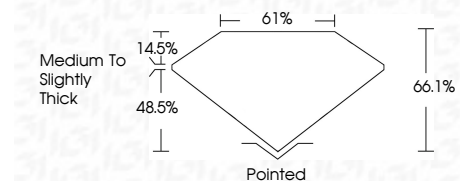

Measurements **10.42 X 7.19 X 4.75 MM**

GRADING RESULTS

Carat Weight **3.10 CARATS**
Color Grade **E**
Clarity Grade **VS 1**

ADDITIONAL GRADING INFORMATION

Polish **EXCELLENT**
Symmetry **EXCELLENT**
Fluorescence **NONE**
Inscription(s) **IGI LG749523470**

Comments: This Laboratory Grown Diamond was created by Chemical Vapor Deposition (CVD) growth process. Type IIa

November 14, 2025
IGI Report No **LG749523470**
CUT CORNERED RECT. MODIFIED BRILLIANT
10.42 X 7.19 X 4.75 MM
Carat Weight **3.10 CARATS**
Color Grade **E**
Clarity Grade **VS 1**
Depth **66.1%**
Table **14.5%**
Girdle **Medium to Slightly Thick**
Culet **Pointed**
Polish **EXCELLENT**
Symmetry **EXCELLENT**
Fluorescence **NONE**
Inscription(s) **IGI LG749523470**
Comments: This Laboratory Grown Diamond was created by Chemical Vapor Deposition (CVD) growth process. Type IIa

November 14, 2025
IGI Report Number **LG749523470**
Description **LABORATORY GROWN DIAMOND**
Shape and Cutting Style **CUT CORNERED RECTANGULAR
MODIFIED BRILLIANT**
Measurements **10.42 X 7.19 X 4.75 MM**

GRADING RESULTS

Carat Weight **3.10 CARATS**
Color Grade **E**
Clarity Grade **VS 1**

ADDITIONAL GRADING INFORMATION

Polish **EXCELLENT**
Symmetry **EXCELLENT**
Fluorescence **NONE**
Inscription(s) **IGI LG749523470**