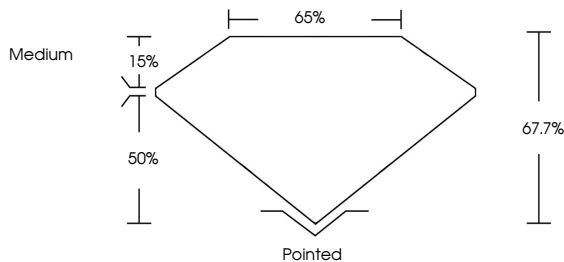

PROPORTIONS