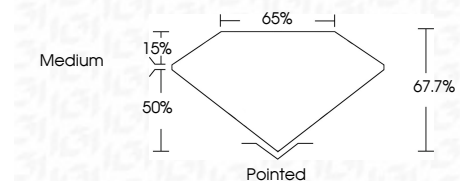

ELECTRONIC COPY

LG758521257
Report verification at igi.org

December 20, 2025

IGI Report Number **LG758521257**

Description **LABORATORY GROWN DIAMOND**

Shape and Cutting Style **CUT CORNERED
RECTANGULAR MODIFIED
BRILLIANT**

Measurements **9.86 X 7.25 X 4.91 MM**

GRADING RESULTS

Carat Weight **3.08 CARATS**

Color Grade **G**

Clarity Grade **VS 1**

ADDITIONAL GRADING INFORMATION

Polish **EXCELLENT**

Symmetry **EXCELLENT**

Fluorescence **NONE**

Inscription(s) **IGI LG758521257**

Comments: This Laboratory Grown Diamond was created by Chemical Vapor Deposition (CVD) growth process. Type IIa

December 20, 2025	IGI Report No LG758521257	CUT CORNERED RECT. MODIFIED BRILLIANT	9.86 X 7.25 X 4.91 MM	3.08 CARATS	G	VS 1	67.7%	50%	Medium	Pointed	EXCELLENT	EXCELLENT	NONE	IGI LG758521257
Color Grade	Carat Weight	Clarity Grade	Depth	Table	Girdle	Culet	Polish	Symmetry	Fluorescence	Inscription(s)	Comments: This Laboratory Grown Diamond was created by Chemical Vapor Deposition (CVD) growth process. Type IIa			

December 20, 2025
IGI Report Number **LG758521257**
Description **LABORATORY GROWN DIAMOND**
Shape and Cutting Style **CUT CORNERED RECTANGULAR
MODIFIED BRILLIANT**
Measurements **9.86 X 7.25 X 4.91 MM**