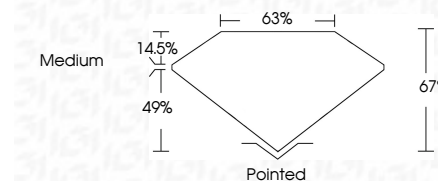

ELECTRONIC COPY

LG758549487
Report verification at igi.org

December 19, 2025
IGI Report Number **LG758549487**
Description **LABORATORY GROWN DIAMOND**
Shape and Cutting Style **CUT CORNERED
RECTANGULAR MODIFIED
BRILLIANT**

Measurements **10.46 X 7.19 X 4.82 MM**

GRADING RESULTS

Carat Weight **3.10 CARATS**
Color Grade **E**
Clarity Grade **VS 1**

ADDITIONAL GRADING INFORMATION

Polish **EXCELLENT**
Symmetry **EXCELLENT**
Fluorescence **NONE**
Inscription(s) **IGI LG758549487**
Comments: This Laboratory Grown Diamond was created by Chemical Vapor Deposition (CVD) growth process. Type IIa

December 19, 2025
IGI Report No. LG758549487
CUT CORNERED RECT. MODIFIED BRILLIANT
10.46 X 7.19 X 4.82 MM
3.10 CARATS
E
67%
49%
Medium
Pointed
EXCELLENT
EXCELLENT
NONE
IGI LG758549487
Comments: This Laboratory Grown Diamond was created by Chemical Vapor Deposition (CVD) growth process. Type IIa

GRADING RESULTS

Carat Weight **3.10 CARATS**
Color Grade **E**
Clarity Grade **VS 1**

ADDITIONAL GRADING INFORMATION

Polish **EXCELLENT**
Symmetry **EXCELLENT**
Fluorescence **NONE**
Inscription(s) **IGI LG758549487**