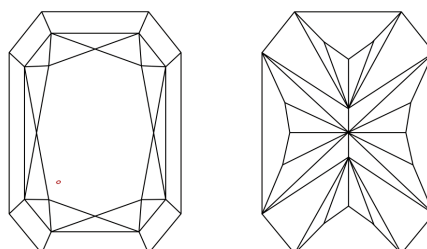

CLARITY CHARACTERISTICS

KEY TO SYMBOLS

Red symbols indicate internal characteristics.
Green symbols indicate external characteristics.

COLOR

D E F G H I J Faint Very Light Light

CLARITY

FL	IF	VS¹⁻²	VS¹⁻²	SI¹⁻²	I¹⁻³
Flawless	Internally Flawless	Very Very Slightly Included	Very Slightly Included	Slightly Included	Included