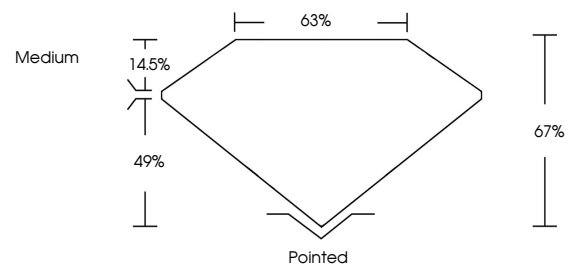

Measurements **10.46 X 7.19 X 4.82 MM**

GRADING RESULTS

Carat Weight **3.10 CARATS**
Color Grade **E**
Clarity Grade **VS 1**

ADDITIONAL GRADING INFORMATION

Polish **EXCELLENT**
Symmetry **EXCELLENT**
Fluorescence **NONE**
Inscription(s) **IGI LG758549487**
Comments: This Laboratory Grown Diamond was created by Chemical Vapor Deposition (CVD) growth process. Type IIa

December 19, 2025
IGI Report No. LG758549487
CUT CORNERED RECT. MODIFIED BRILLIANT
10.46 X 7.19 X 4.82 MM
3.10 CARATS
E
67%
49%
Medium
Pointed
EXCELLENT
EXCELLENT
NONE
IGI LG758549487
Comments: This Laboratory Grown Diamond was created by Chemical Vapor Deposition (CVD) growth process. Type IIa

GRADING RESULTS

Carat Weight **3.10 CARATS**
Color Grade **E**
Clarity Grade **VS 1**

ADDITIONAL GRADING INFORMATION

Polish **EXCELLENT**
Symmetry **EXCELLENT**
Fluorescence **NONE**
Inscription(s) **IGI LG758549487**

Comments: This Laboratory Grown Diamond was created by Chemical Vapor Deposition (CVD) growth process. Type IIa

PROPORTIONS

Sample Image Used

CLARITY CHARACTERISTICS

KEY TO SYMBOLS

Red symbols indicate internal characteristics.
Green symbols indicate external characteristics.