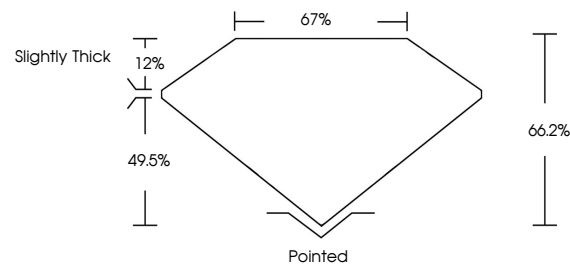

ELECTRONIC COPY

LG762502910
Report verification at igi.org

January 2, 2026
IGI Report Number **LG762502910**
Description **LABORATORY GROWN DIAMOND**
Shape and Cutting Style **CUT CORNERED
RECTANGULAR MODIFIED
BRILLIANT**
Measurements **10.23 X 7.22 X 4.78 MM**

January 2, 2026
IGI Report No **LG762502910**
CUT CORNERED RECT. MODIFIED BRILLIANT
10.23 X 7.22 X 4.78 MM
Carat Weight **3.02 CARATS**
Color Grade **D**
Clarity Grade **VS 2**
Depth **66.2%**
Table **49.5%**
Girdle **Slightly Thick**
Culet **Pointed**
Polish **EXCELLENT**
Symmetry **EXCELLENT**
Fluorescence **NONE**
Inscription(s) **(IGI) LG762502910**
Comments: This Laboratory Grown Diamond was created by Chemical Vapor Deposition (CVD) growth process. Type IIa

GRADING RESULTS

Carat Weight **3.02 CARATS**
Color Grade **D**
Clarity Grade **VS 2**

ADDITIONAL GRADING INFORMATION

Polish **EXCELLENT**
Symmetry **EXCELLENT**
Fluorescence **NONE**
Inscription(s) **(IGI) LG762502910**

Comments: This Laboratory Grown Diamond was created by Chemical Vapor Deposition (CVD) growth process. Type IIa

PROPORTIONS

CLARITY CHARACTERISTICS

KEY TO SYMBOLS

Red symbols indicate internal characteristics.
Green symbols indicate external characteristics.