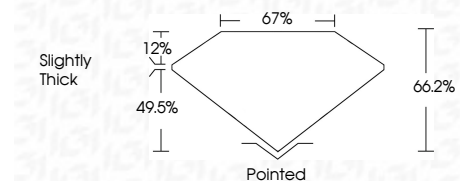

ELECTRONIC COPY

LG762502910
Report verification at igi.org

January 2, 2026
IGI Report Number **LG762502910**
Description **LABORATORY GROWN DIAMOND**
Shape and Cutting Style **CUT CORNERED
RECTANGULAR MODIFIED
BRILLIANT**
Measurements **10.23 X 7.22 X 4.78 MM**

GRADING RESULTS

Carat Weight **3.02 CARATS**
Color Grade **D**
Clarity Grade **VS 2**

ADDITIONAL GRADING INFORMATION

Polish **EXCELLENT**
Symmetry **EXCELLENT**
Fluorescence **NONE**
Inscription(s) **(IGI) LG762502910**
Comments: This Laboratory Grown Diamond was created by Chemical Vapor Deposition (CVD) growth process. Type IIa

January 2, 2026
IGI Report No **LG762502910**
CUT CORNERED RECT. MODIFIED BRILLIANT
10.23 X 7.22 X 4.78 MM
Carat Weight **3.02 CARATS**
Color Grade **D**
Clarity Grade **VS 2**
Depth **66.2%**
Table **49.5%**
Girdle **Slightly Thick**
Culet **Pointed**
Polish **EXCELLENT**
Symmetry **EXCELLENT**
Fluorescence **NONE**
Inscription(s) **(IGI) LG762502910**
Comments: This Laboratory Grown Diamond was created by Chemical Vapor Deposition (CVD) growth process. Type IIa

LABORATORY GROWN DIAMOND REPORT

January 2, 2026
IGI Report Number **LG762502910**
Description **LABORATORY GROWN DIAMOND**
Shape and Cutting Style **CUT CORNERED RECTANGULAR
MODIFIED BRILLIANT**
Measurements **10.23 X 7.22 X 4.78 MM**