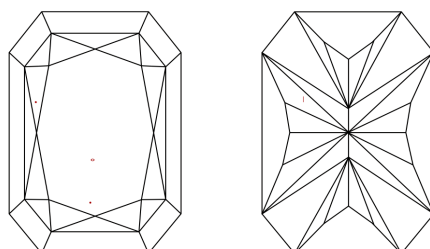

CLARITY CHARACTERISTICS

KEY TO SYMBOLS

Red symbols indicate internal characteristics.
Green symbols indicate external characteristics.

COLOR

D E F G H I J Faint Very Light Light

CLARITY

FL	IF	VS¹⁻²	VS¹⁻²	SI¹⁻²	I¹⁻³
Flawless	Internally Flawless	Very Very Slightly Included	Very Slightly Included	Slightly Included	Included