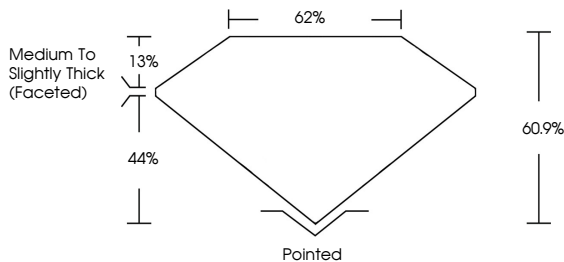

PROPORTIONS