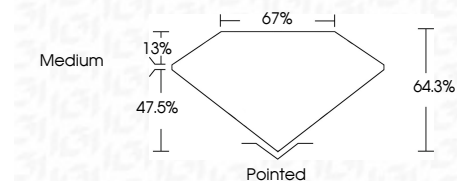

**ELECTRONIC COPY**

LG770605931  
Report verification at igi.org

January 29, 2026  
IGI Report Number **LG770605931**  
Description **LABORATORY GROWN DIAMOND**  
Shape and Cutting Style **SQUARE EMERALD CUT**  
Measurements **11.27 X 11.04 X 7.10 MM**

**GRADING RESULTS**  
Carat Weight **8.07 CARATS**  
Color Grade **F**  
Clarity Grade **VS 2**

**ADDITIONAL GRADING INFORMATION**  
Polish **EXCELLENT**  
Symmetry **EXCELLENT**  
Fluorescence **NONE**  
Inscription(s) **IGI LG770605931**  
Comments: This Laboratory Grown Diamond was created by Chemical Vapor Deposition (CVD) growth process. Type IIa

January 29, 2026  
IGI Report No LG770605931  
**SQUARE EMERALD CUT**  
11.27 X 11.04 X 7.10 MM  
8.07 CARATS  
Color Grade **F**  
Depth **64.3%**  
Table **47.5%**  
Girdle **Medium**  
Culet **Pointed**  
Polish **EXCELLENT**  
Symmetry **EXCELLENT**  
Fluorescence **NONE**  
Inscription(s) **IGI LG770605931**  
Comments: This Laboratory Grown Diamond was created by Chemical Vapor Deposition (CVD) growth process. Type IIa

January 29, 2026  
IGI Report Number **LG770605931**  
Description **LABORATORY GROWN DIAMOND**  
Shape and Cutting Style **SQUARE EMERALD CUT**  
Measurements **11.27 X 11.04 X 7.10 MM**

**GRADING RESULTS**  
Carat Weight **8.07 CARATS**  
Color Grade **F**  
Clarity Grade **VS 2**