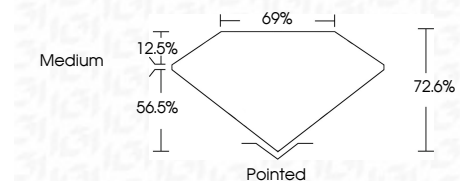

**ELECTRONIC COPY**

LG777611237  
Report verification at igi.org

February 23, 2026  
IGI Report Number **LG777611237**  
Description **LABORATORY GROWN DIAMOND**  
Shape and Cutting Style **PRINCESS CUT**  
Measurements **7.03 X 6.87 X 4.99 MM**

**GRADING RESULTS**  
Carat Weight **2.10 CARATS**  
Color Grade **D**  
Clarity Grade **VVS 2**

**ADDITIONAL GRADING INFORMATION**  
Polish **EXCELLENT**  
Symmetry **EXCELLENT**  
Fluorescence **NONE**  
Inscription(s) **IGI LG777611237**  
Comments: This Laboratory Grown Diamond was created by Chemical Vapor Deposition (CVD) growth process. Type IIa

February 23, 2026  
IGI Report No LG777611237  
**PRINCESS CUT**  
2.10 CARATS  
D  
7.03 X 6.87 X 4.99 MM  
Carat Weight  
Color Grade  
Clarity Grade  
Depth  
Table  
Girdle  
Medium  
Pointed  
EXCELLENT  
EXCELLENT  
NONE  
IGI LG777611237  
Inscription(s)  
Comments: This Laboratory Grown Diamond was created by Chemical Vapor Deposition (CVD) growth process. Type IIa

**GRADING RESULTS**  
Carat Weight **2.10 CARATS**  
Color Grade **D**  
Clarity Grade **VVS 2**

**ADDITIONAL GRADING INFORMATION**  
Polish **EXCELLENT**  
Symmetry **EXCELLENT**  
Fluorescence **NONE**  
Inscription(s) **IGI LG777611237**