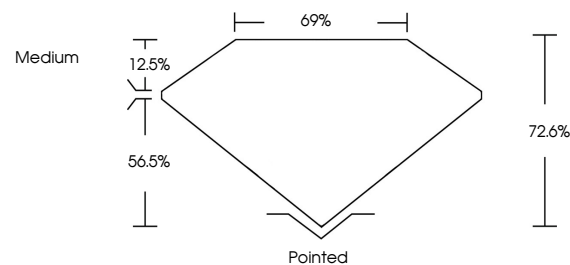

PROPORTIONS